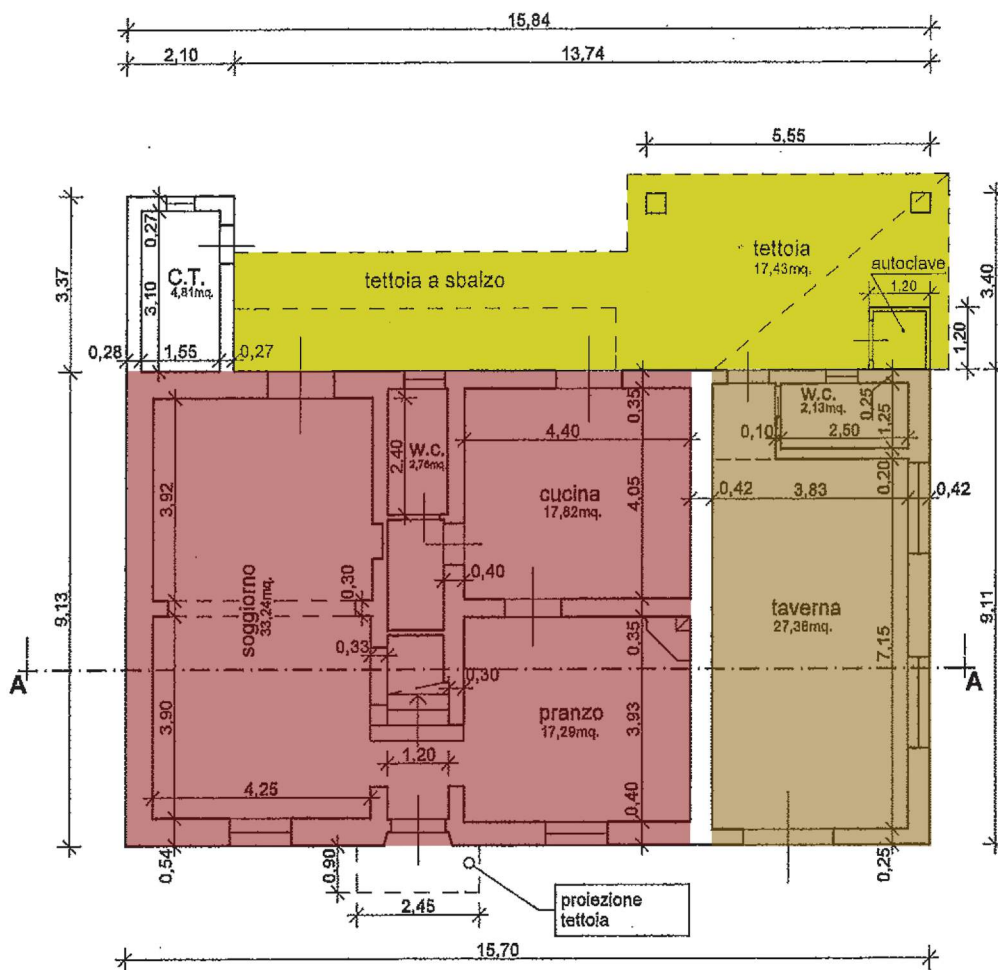

**PROPERTY WITH LAND AND OUTBUILDING IN CHIANNI, TUSCANY**

PROPERTY ID: A2PIH160

GROUND FLOOR

HOUSE  
ANNEXE  
PORCH  
WOOD BURNING FIRE OVEN

**PIANTA PIANO TERRA**

**IMPORTANT NOTICE:**

Particulars: These particulars are not an offer or contract, nor part of one.  
 Photographs: The photographs represent only certain parts of the property as they appeared at the time they were taken.  
 Floor Plans: All renderings and floor plans are artists' representations only, and not always to exact scale.  
 Services and Domestic Appliances: It is not our Company Policy to test services and domestic appliances.  
 All information, renderings and floor plans are subject to change without notice.