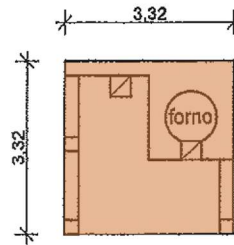

**PROPERTY WITH LAND AND OUTBUILDING IN CHIANNI, TUSCANY**

PROPERTY ID: A2PIH160

GROUND FLOOR

HOUSE  
ANNEXE  
PORCH  
WOOD BURNING FIRE OVEN

**PIANTA PIANO TERRA**

**IMPORTANT NOTICE:**

Particulars: These particulars are not an offer or contract, nor part of one.  
 Photographs: The photographs represent only certain parts of the property as they appeared at the time they were taken.  
 Floor Plans: All renderings and floor plans are artists' representations only, and not always to exact scale.  
 Services and Domestic Appliances: It is not our Company Policy to test services and domestic appliances.  
 All information, renderings and floor plans are subject to change without notice.