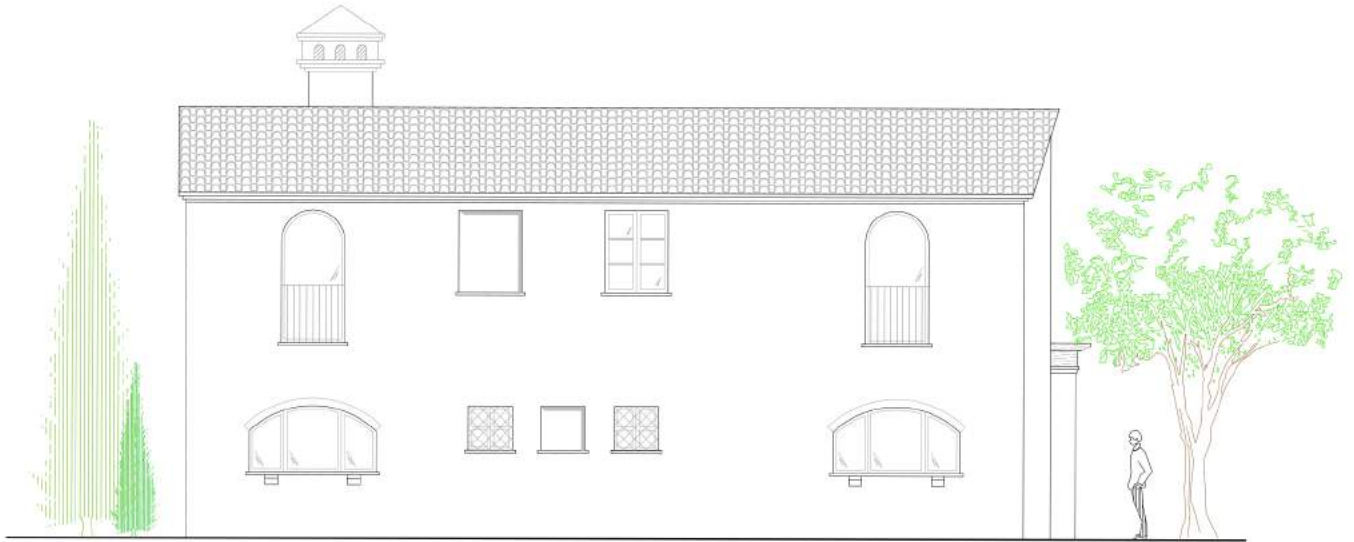

## 2 FARMHOUSES FOR SALE IN MONTEFOSCOLI, PALAIA, TUSCANY, ITALY

PROPERTY ID: FTPIR107

East-facing

West-facing