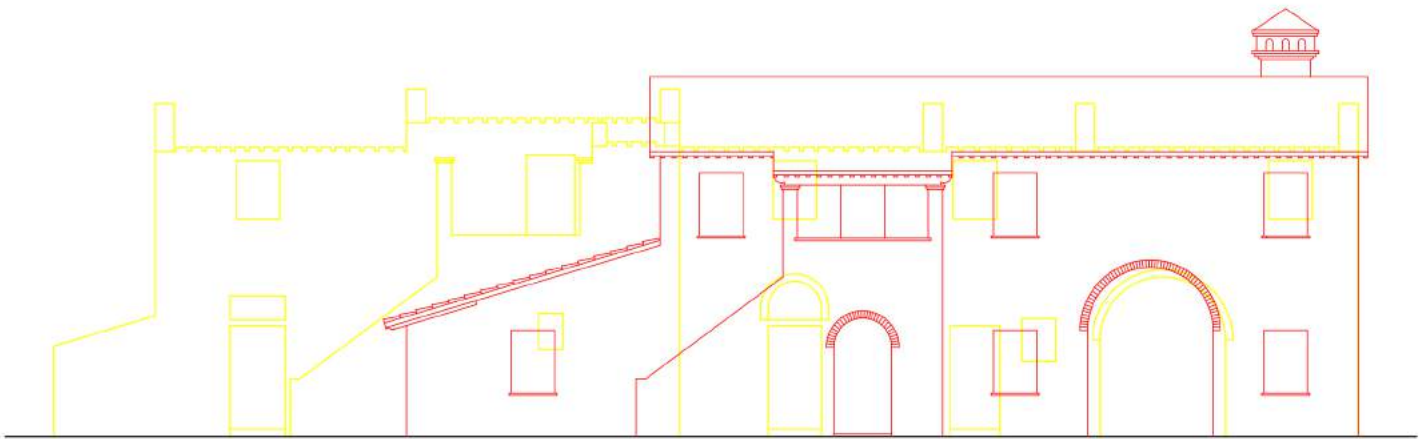

## 2 FARMHOUSES FOR SALE IN MONTEFOSCOLI, PALAIA, TUSCANY, ITALY

PROPERTY ID: FTPIR107

South-facing

In Yellow: Actual Building - In Red: Project A

North-facing

In Yellow: Actual Building - In Red: Project A