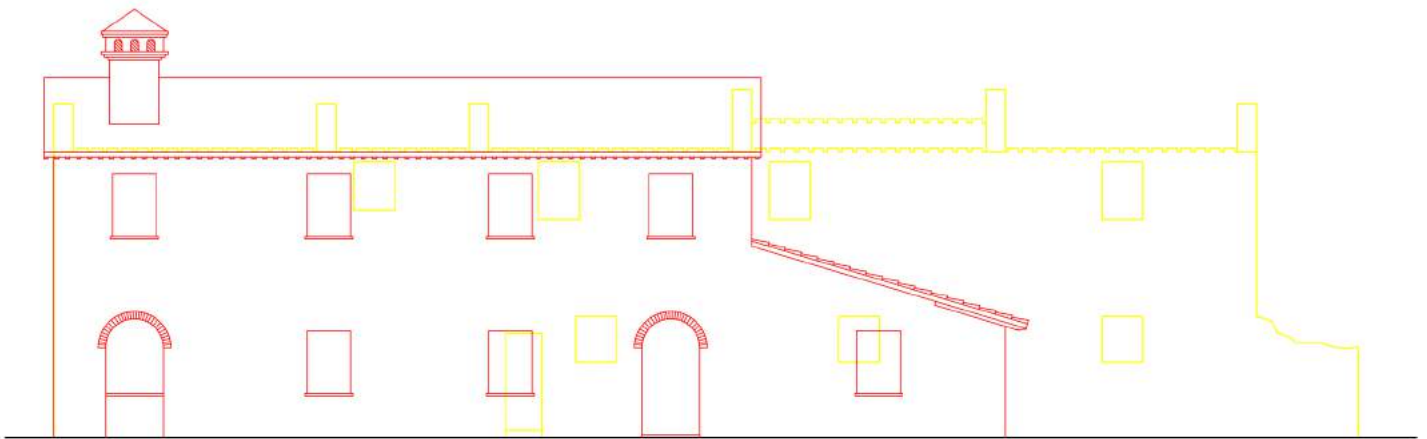

## 2 FARMHOUSES FOR SALE IN MONTEFOSCOLI, PALAIA, TUSCANY, ITALY

PROPERTY ID: FTPIR107

South-facing

In Yellow: Actual Building - In Red: Project A

North-facing

In Yellow: Actual Building - In Red: Project A