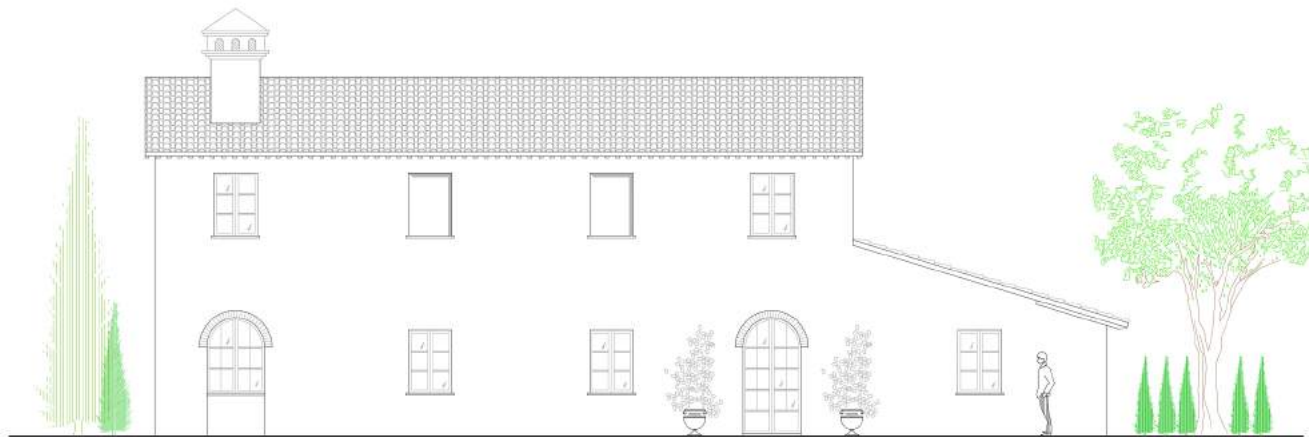

2 FARMHOUSES FOR SALE IN MONTEFOSCOLI, PALAIA, TUSCANY, ITALY

PROPERTY ID: FTPIR107

South-facing

North-facing

IMPORTANT NOTICE:

Particulars: These particulars are not an offer or contract, nor part of one

Photographs: The photographs represent only certain parts of the property as they appeared at the time they were taken