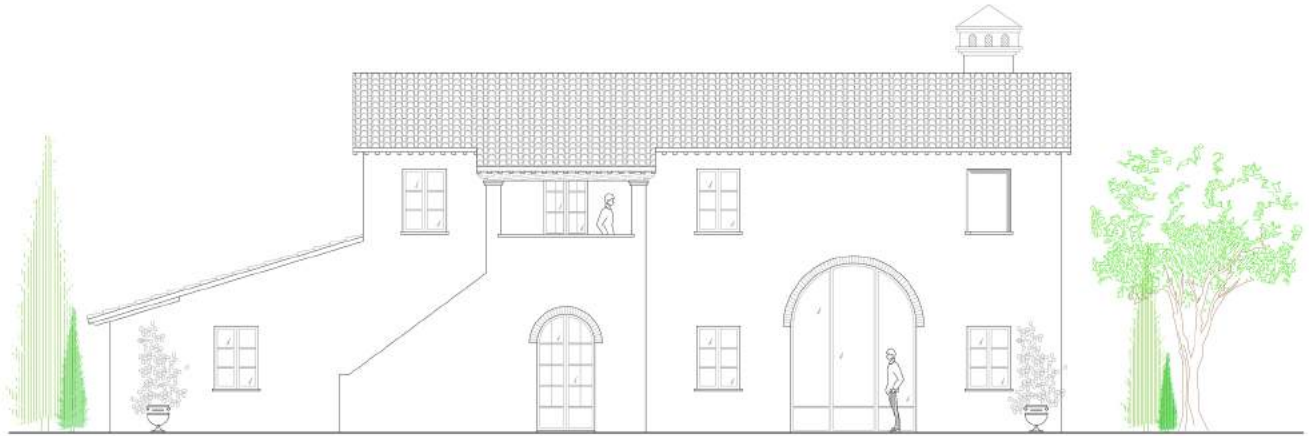

2 FARMHOUSES FOR SALE IN MONTEFOSCOLI, PALAIA, TUSCANY, ITALY

PROPERTY ID: FTPIR107

South-facing

North-facing

IMPORTANT NOTICE:

Particulars: These particulars are not an offer or contract, nor part of one

Photographs: The photographs represent only certain parts of the property as they appeared at the time they were taken