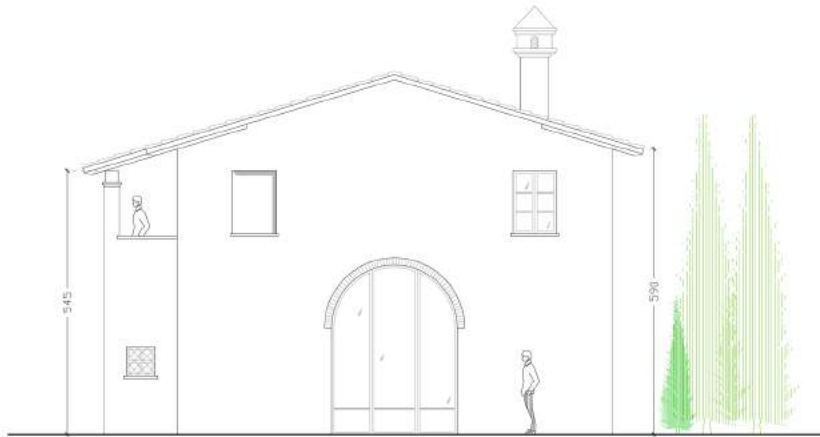

2 FARMHOUSES FOR SALE IN MONTEFOSCOLI, PALAIA, TUSCANY, ITALY

PROPERTY ID: FTPIR107

East-facing

West-facing

IMPORTANT NOTICE:

Particulars: These particulars are not an offer or contract, nor part of one

Photographs: The photographs represent only certain parts of the property as they appeared at the time they were taken