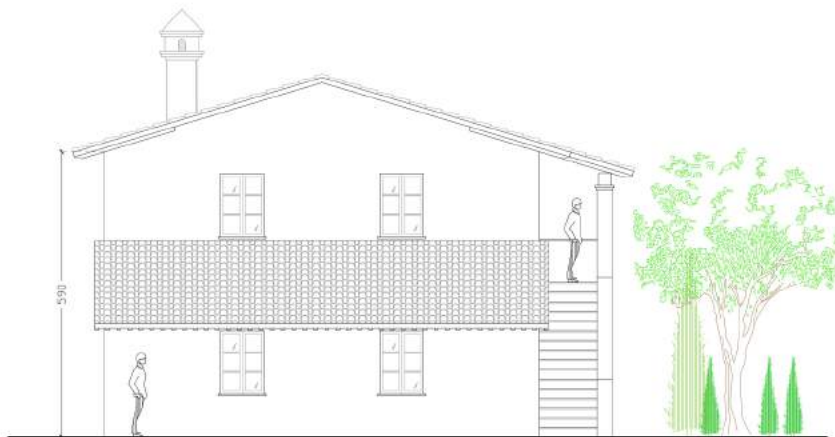

2 FARMHOUSES FOR SALE IN MONTEFOSCOLI, PALAIA, TUSCANY, ITALY

PROPERTY ID: FTPIR107

East-facing

West-facing

IMPORTANT NOTICE:

Particulars: These particulars are not an offer or contract, nor part of one

Photographs: The photographs represent only certain parts of the property as they appeared at the time they were taken